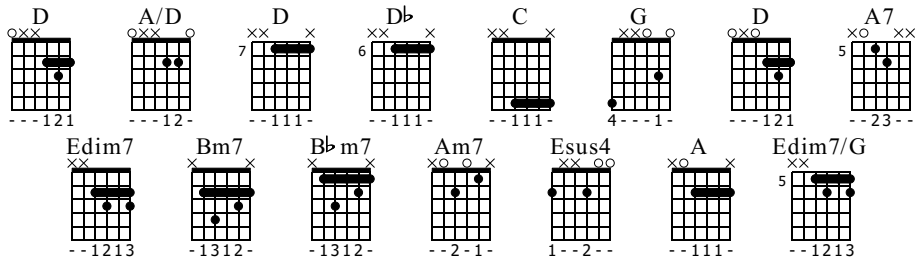

Leise rieselt der Schnee

Snow falls softly at night

Roland Kalus

Dropped D
⑥ = D

Moderate ♩ = 60

S-Gt

Capo. fret 2

f

1 2 3 4 5 6 7 8 9 10

D A/D D D^b C G D A7 Edim7 Bm7 B^bm7 Am7 Esus4 A D A/D D D^b C

The score consists of three systems of music. Each system includes a treble clef staff with a key signature of one sharp (F#) and a 6/8 time signature. The guitar tablature is written below the staff, with fret numbers for strings T, A, and B. Chord diagrams are placed above the staff at the beginning of each measure. The first system covers measures 1-3, the second system covers measures 4-6, and the third system covers measures 7-10. A capo is indicated at fret 2. The piece is marked 'Moderate' with a tempo of 60 beats per minute.

11 G D 12 A7 Edim7/G Bm7 B♭m7 Am7 13 14

TAB

T	2-3	3-2-0	2-6-7	5-7	6-5-3	5-6-6	0-6-5	7-6-5
A	0	0-0	0	0	0	4-5-6	0-5-8	7-6-5
B	5	5	0	0	0	0	5	7-6-5
								9-8-7

1. Esus4 A D 2. 15 16 17

TAB

T	0	0	2-2	0-2	2-3	2-3	4-7	5-8	6-9	8-6
A	2	0	2	2	2	2	5	8	6	9
B	2	0	0	0	0	0	4	7	5	8